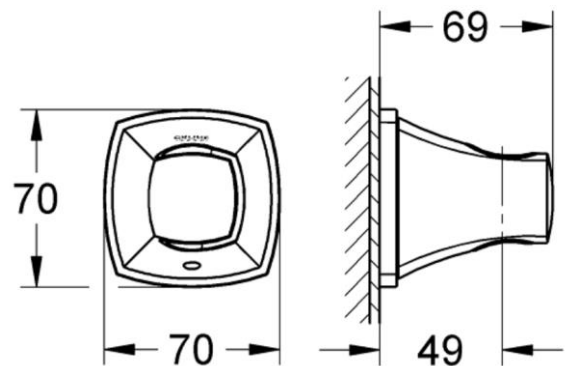

PROJECT		REF		REV	ITEM CODE	
LOCATION		DATE			PAGE	

SANITARY WARE SPECIFICATION SHEET

Item Descriptions	GROHE (Germany) "Grandera" Wall-mounted hand shower holder	<p>Illustration/ Drawing</p>  
Dimensions	L70 x W69 x H70 mm	
Model	27969IG0	
Finish / Material	Chrome Plated & Gold / Metal	
Country of origin	Germany	
Manufacturer	GROHE Limited	
Supplier	Acme Sanitary Ware Co. Ltd Mr. Eric Wong/ Mr. Don Yuen	
Contact Tel/Fax E-mail Website	(852) 2388-7171 / (852) 2710-8012 acme@acmesanitary.com.hk www.acmesanitary.com.hk	

"Grandera"
Wall hand Shower holder

- material: metal
- **GROHE StarLight** finish

- Colour options:**
- 000 | StarLight Chrome
 - GL0 | Cool Sunrise
 - DC0 | SuperSteel
 - GN0 | Brushed Cool Sunrise
 - DA0 | Warm Sunset
 - DL0 | Brushed Warm Sunset
 - A00 | Hard Graphite
 - BE0 | Polished Nickel
 - AL0 | Brushed Hard Graphite
 - EN0 | Brushed Nickel